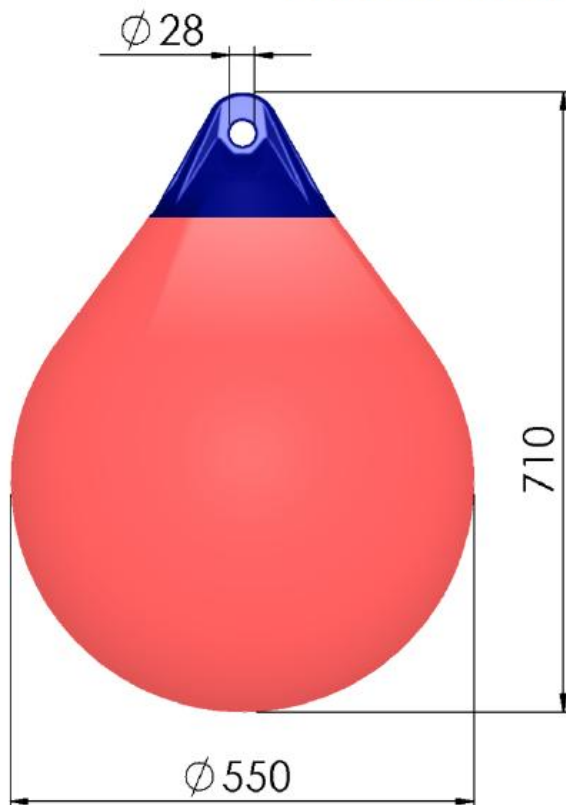

Polyform® A5 Heavy Duty buoy

Product information

Article number **A5**

Diameter (max recommended)	710 mm
Height (max)	940 mm
Weight (nominal)	8,30 Kg
Eye diameter for ropehold	28 mm
Valve type	V10
Gross volume	215 L
Recommended max load	129 Kg

Technical information

Breaking load for ropehold	2000 kp
Buoy body material description	
Hardness, shore A	66
Tensile strength	13,9 MPa
Elongation at break	587%
Cold flex temperature	-33°C
Recommended max temp.	40°C
Temp. not to be exceeded	50°C
Specific gravity	1,17
Buoy and Ropehold made from PVC. No use of CFC. Cadmium free.	
Made by Welcotec production technology	

Polyform® A4 Heavy Duty buoy

Product information

Article number **A4**

Diameter (max recommended)	550 mm
Height (max)	710 mm
Weight (nominal)	4,1 Kg
Eye diameter for ropehold	28 mm
Valve type	V10
Gross volume	90 L
Recommended max load	54 Kg

Buoy and Ropehold made from PVC.

No use of CFC. Cadmium free.

Made by **Welcotec** production technology

Model:	A-0	A-1	A-2	A-3	A-4	A-5	A-6	A-7
Size: (Dia. x length)	8 x 11.5 in. 20.3 x 29.2 cm	11 x 15 in. 27.9 x 38.1 cm	14.5 x 19.5 in. 36.6 x 49.5 cm	17 x 23 in. 43.2 x 58.4 cm	20.5 x 27 in. 52.1 x 68.6 cm	27 x 36 in. 68.6 x 91.4 cm	34 x 44 in. 86.4 x 111.8 cm	39 x 54 in. 99.1 x 137.2 cm
Eye Diameter	.6 in. 1,6 cm	1.0 in. 2,5 cm	1.125 in. 2,8 cm	1.125 in. 2,8 cm	1.125 in. 2,8 cm	1.25 in. 3,0 cm	1.5 in. 3,8 cm	2.0 in. 5,0 cm
Circumference	28.3 in. 72,2 cm	36.1 in. 91,1 cm	48.7 in. 122,5 cm	58.1 in. 147,6 cm	67.5 in. 172,7 cm	86.4 in. 219,8 cm	106.8 in. 270,0 cm	130.0 in. 329,7 cm
Volume [gallons/liters]	1.6 gals. 5.91 l.	3.0 gals. 11.4 l.	6.7 gals. 25.3 l.	11.6 gals. 44.0 l.	20.3 gals. 77.0 l.	47.6 gals. 179.6 l.	95.1 gals. 360.0 l.	162.0 gals. 611.7 l.
Pieces Per Carton	20	10	10	10	10	5	3	2