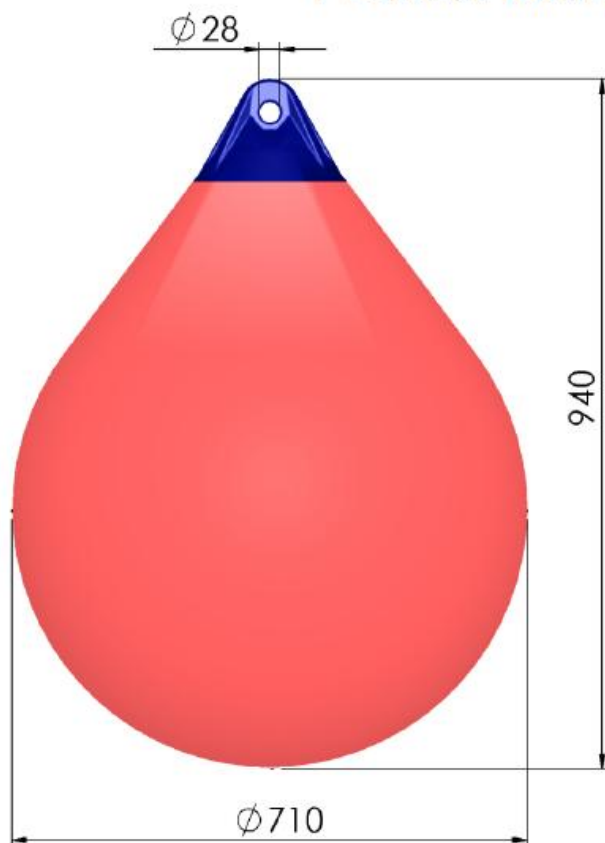

Polyform® A5 Heavy Duty buoy

Product information

Article number **A5**

Diameter (max recommended)	710 mm
Height (max)	940 mm
Weight (nominal)	8,30 Kg
Eye diameter for ropehold	28 mm
Valve type	V10
Gross volume	215 L
Recommended max load	129 Kg

Technical information

Breaking load for ropehold	2000 kp
Buoy body material description	
Hardness, shore A	66
Tensile strength	13,9 MPa
Elongation at break	587%
Cold flex temperature	-33°C
Recommended max temp.	40°C
Temp. not to be exceeded	50°C
Specific gravity	1,17
Buoy and Ropehold made from PVC. No use of CFC. Cadmium free.	
Made by Welcotec production technology	

Polyform® A4 Heavy Duty buoy

Product information

Article number **A4**

Diameter (max recommended)	550 mm
Height (max)	710 mm
Weight (nominal)	4,1 Kg
Eye diameter for ropehold	28 mm
Valve type	V10
Gross volume	90 L
Recommended max load	54 Kg

Buoy and Ropehold made from PVC.

No use of CFC. Cadmium free.

Made by **Welcotec** production technology

Model:	A-0	A-1	A-2	A-3	A-4	A-5	A-6	A-7
Size: (Dia. x length)	8 x 11.5 in. 20.3 x 29.2 cm	11 x 15 in. 27.9 x 38.1 cm	14.5 x 19.5 in. 36.6 x 49.5 cm	17 x 23 in. 43.2 x 58.4 cm	20.5 x 27 in. 52.1 x 68.6 cm	27 x 36 in. 68.6 x 91.4 cm	34 x 44 in. 86.4 x 111.8 cm	39 x 54 in. 99.1 x 137.2 cm
Eye Diameter	.6 in. 1,6 cm	1.0 in. 2,5 cm	1.125 in. 2,8 cm	1.125 in. 2,8 cm	1.125 in. 2,8 cm	1.25 in. 3,0 cm	1.5 in. 3,8 cm	2.0 in. 5,0 cm
Circumference	28.3 in. 72,2 cm	36.1 in. 91,1 cm	48.7 in. 122,5 cm	58.1 in. 147,6 cm	67.5 in. 172,7 cm	86.4 in. 219,8 cm	106.8 in. 270,0 cm	130.0 in. 329,7 cm
Volume [gallons/liters]	1.6 gals. 5.91 l.	3.0 gals. 11.4 l.	6.7 gals. 25.3 l.	11.6 gals. 44.0 l.	20.3 gals. 77.0 l.	47.6 gals. 179.6 l.	95.1 gals. 360.0 l.	162.0 gals. 611.7 l.
Pieces Per Carton	20	10	10	10	10	5	3	2